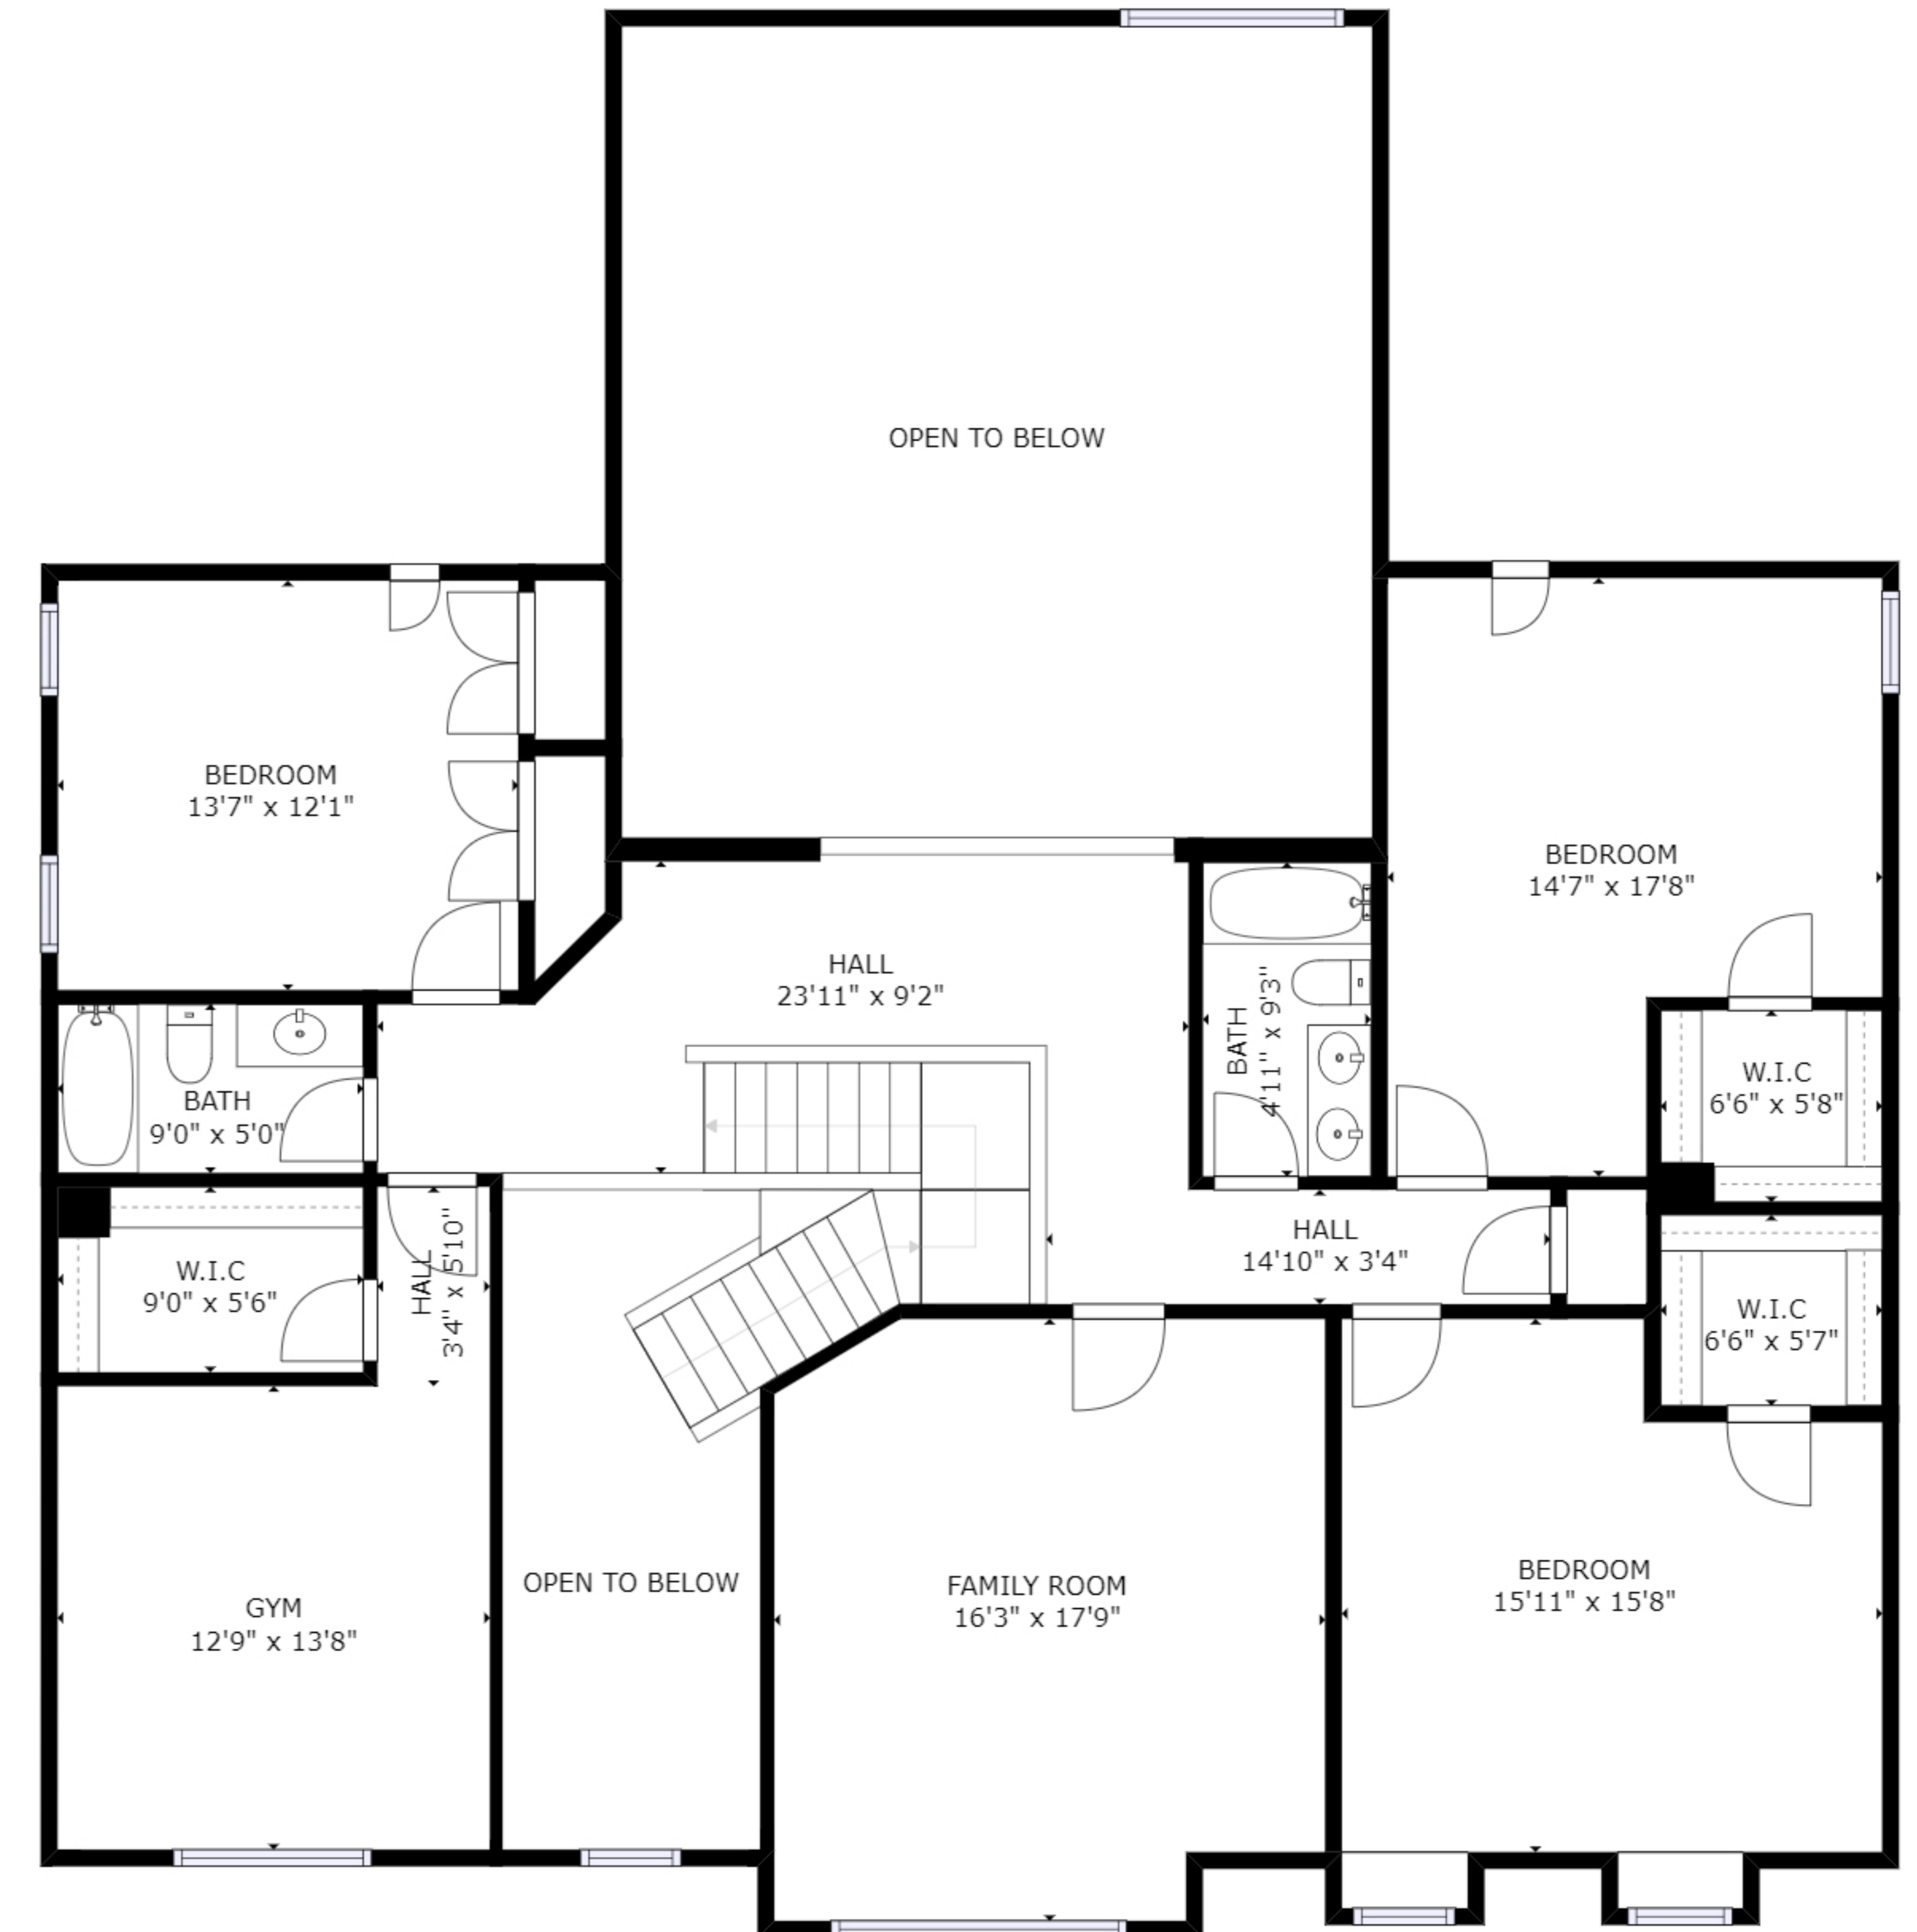

259 Brookridge Drive
Chapin, SC 29036

SIZES AND DIMENSIONS ARE APPROXIMATE, ACTUAL MAY VARY.